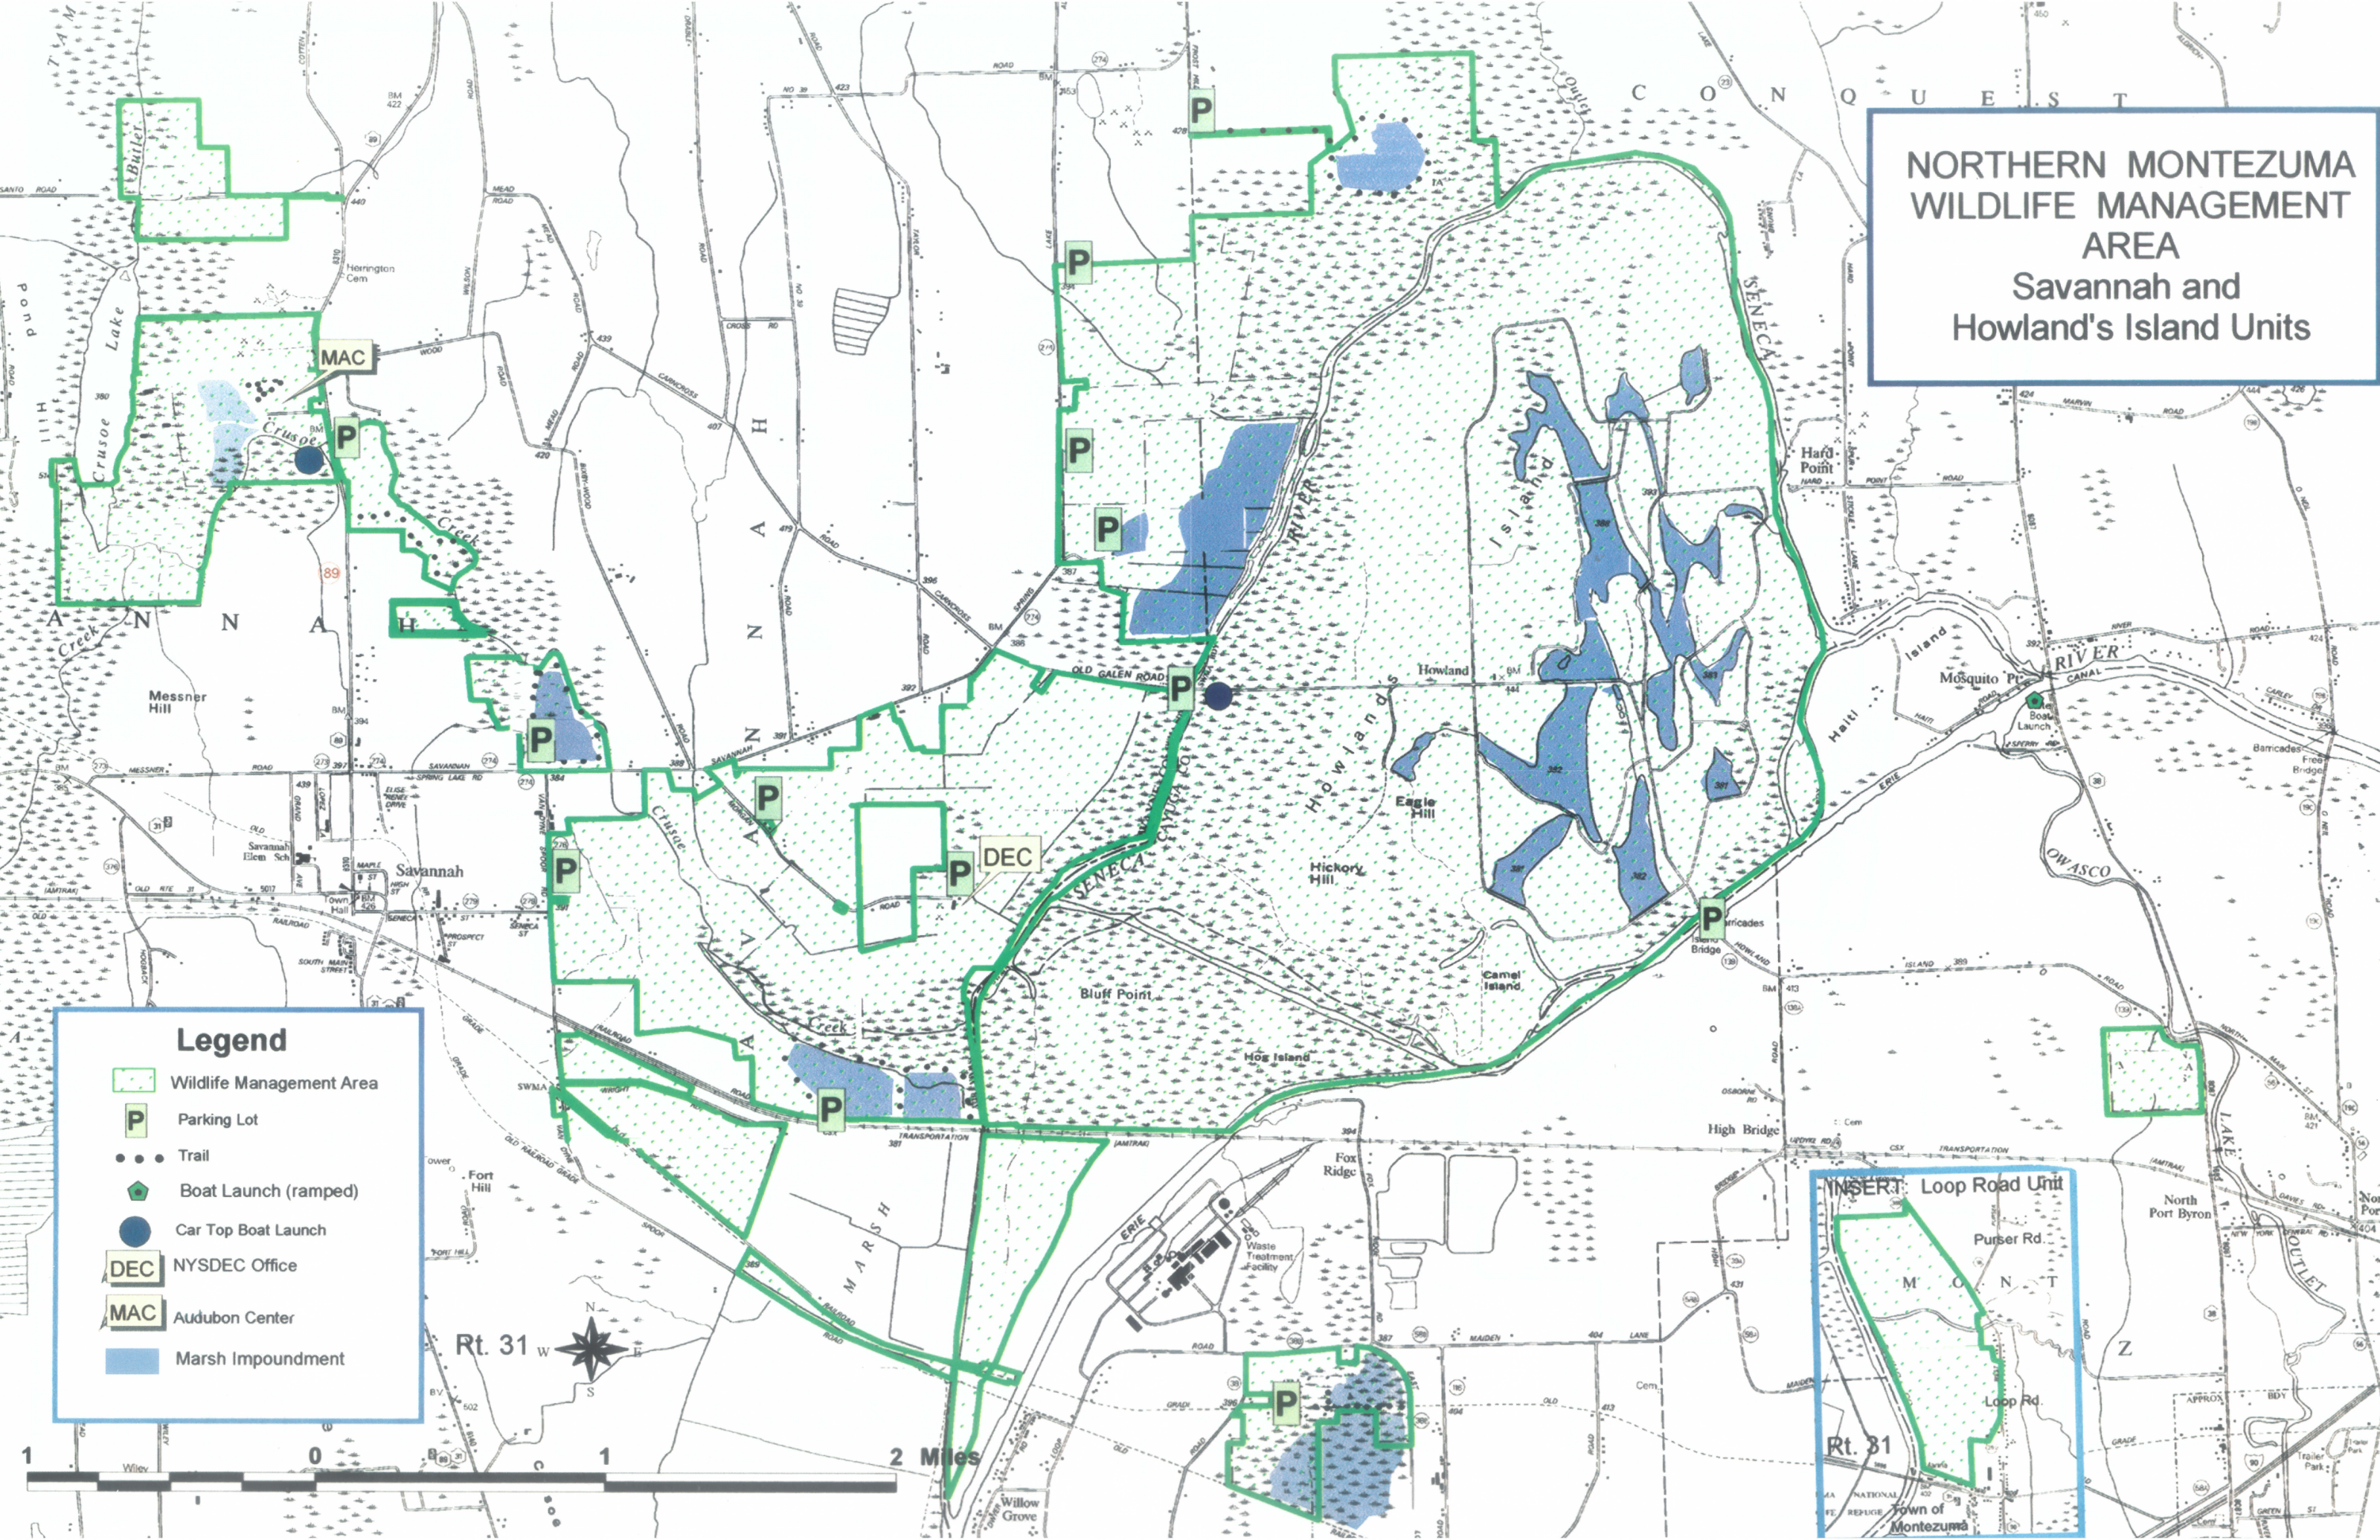

NORTHERN MONTEZUMA WILDLIFE MANAGEMENT AREA Savannah and Howland's Island Units

Legend

-  Wildlife Management Area
-  Parking Lot
-  Trail
-  Boat Launch (ramped)
-  Car Top Boat Launch
-  NYSDEC Office
-  Audubon Center
-  Marsh Impoundment

INSERT: Loop Road Unit