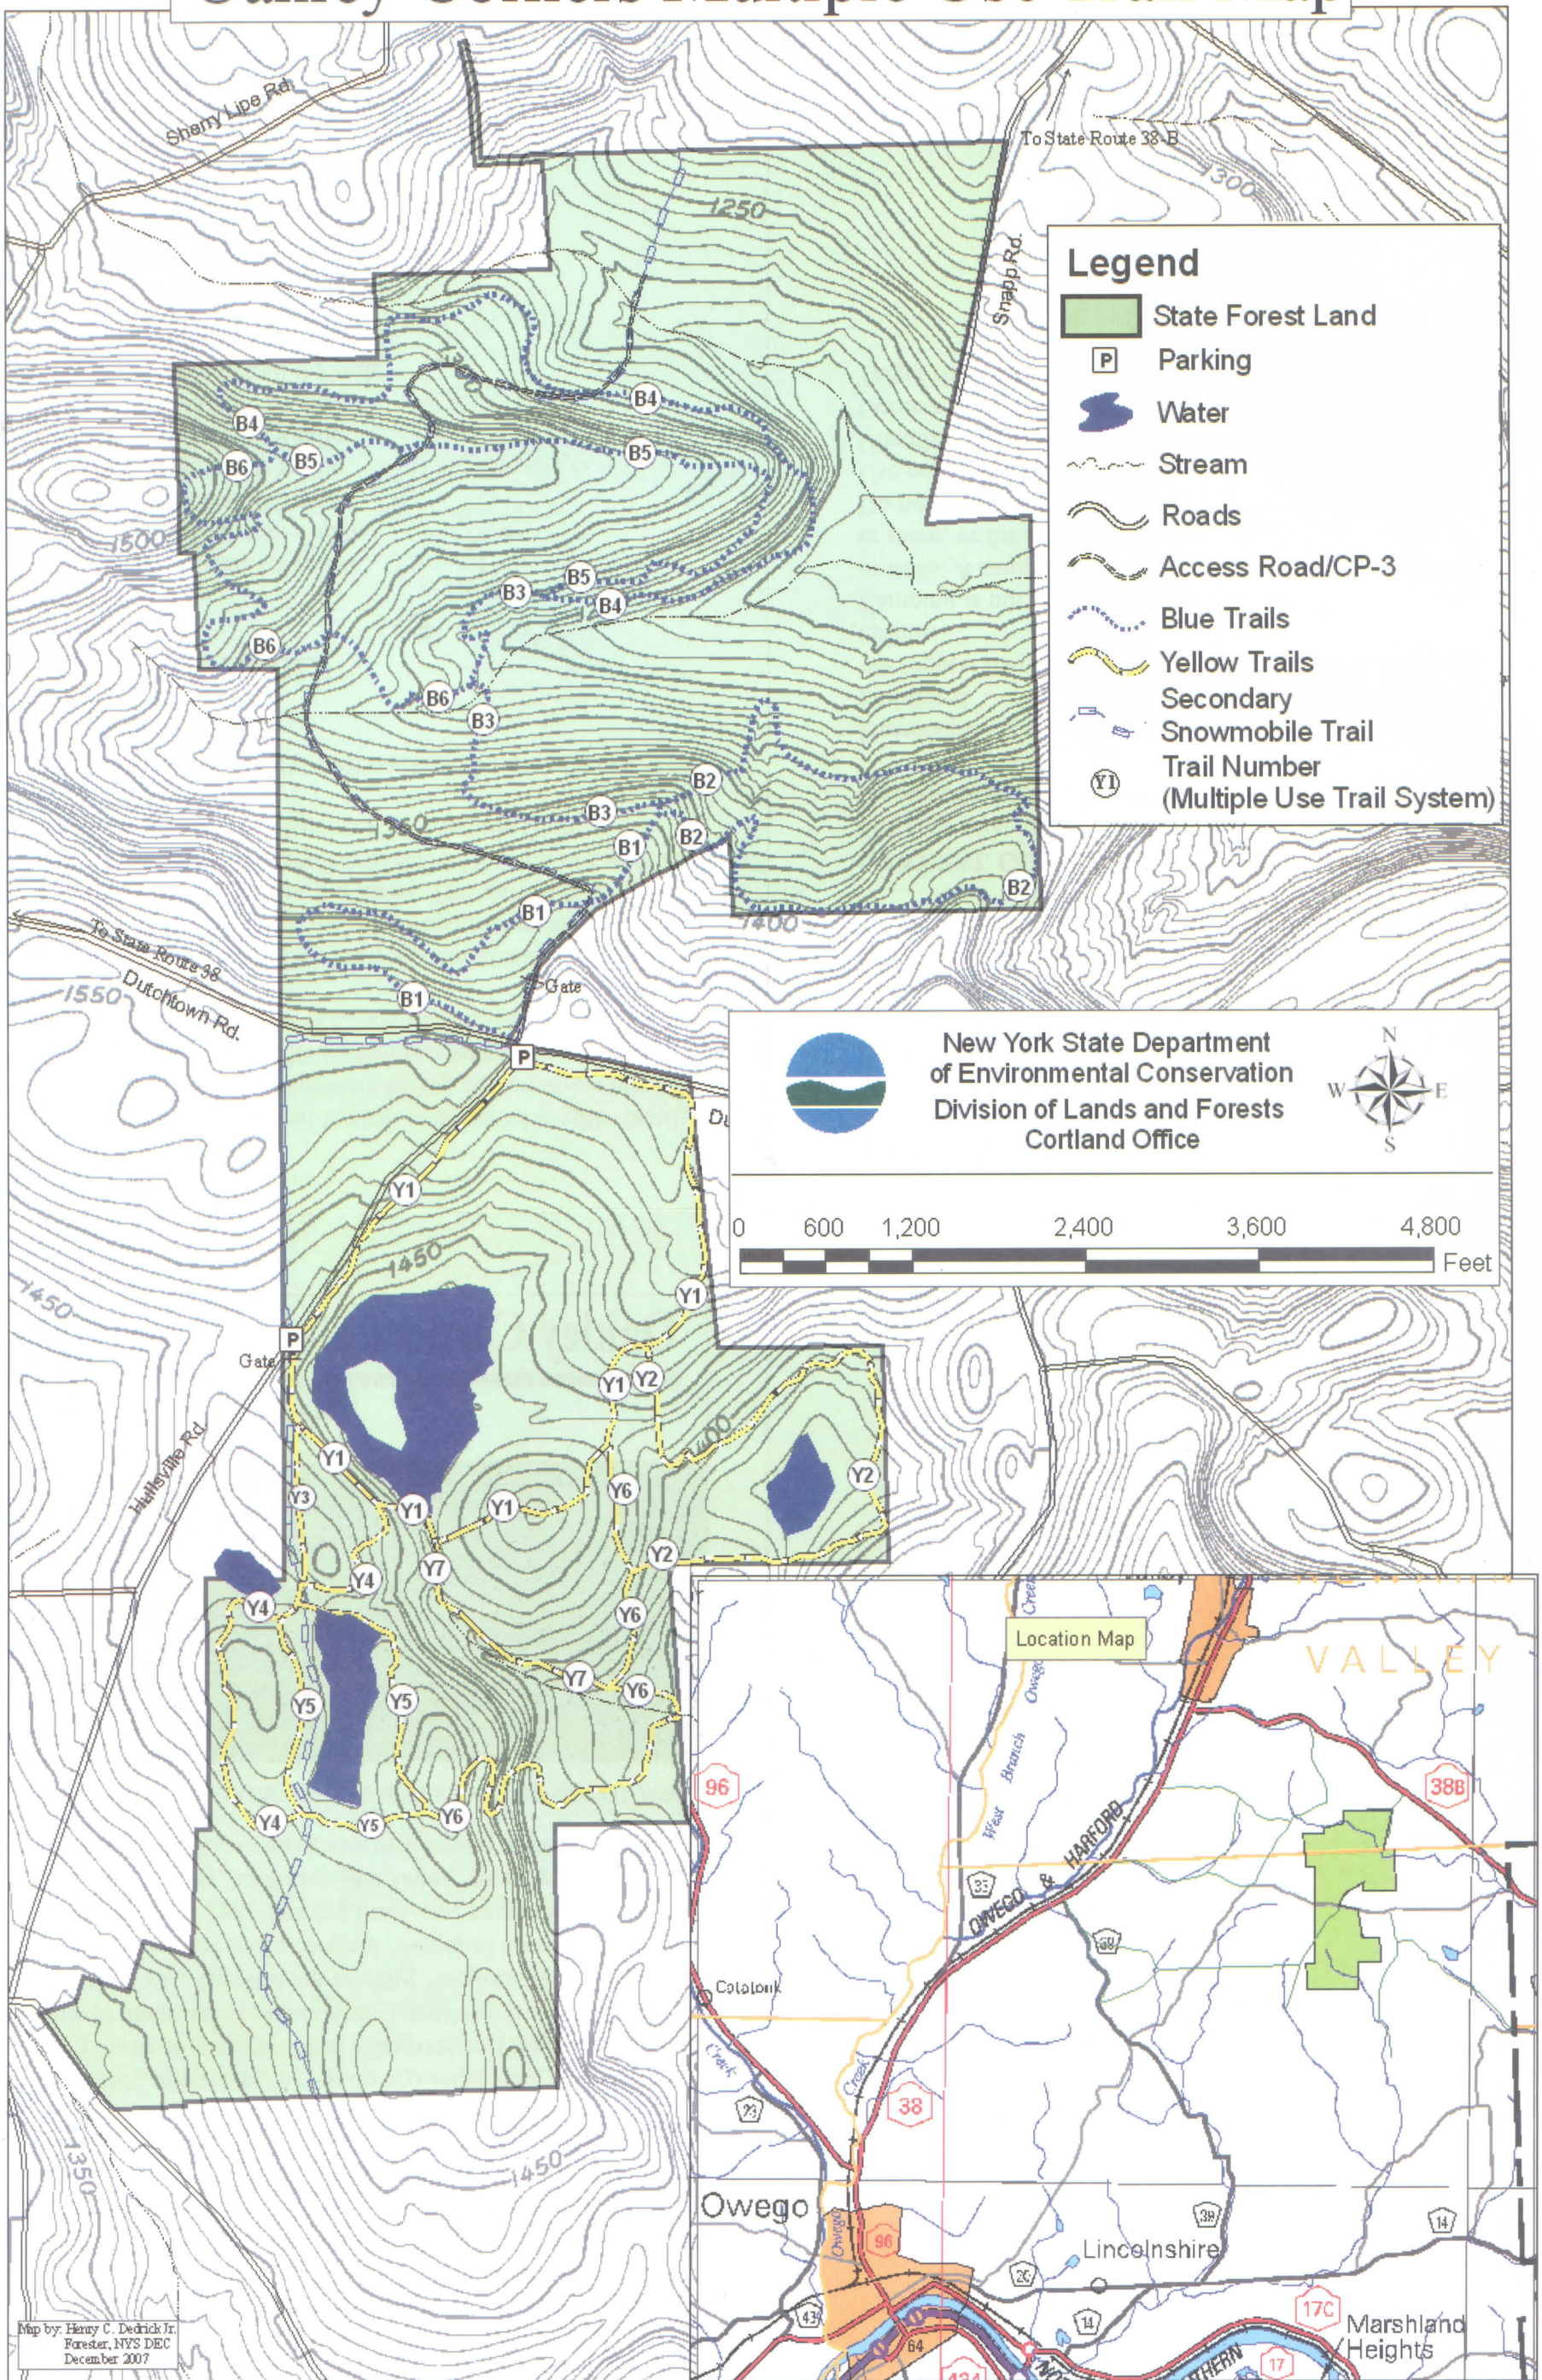

Oakley Corners Multiple Use Trail Map

Legend

- State Forest Land
- P Parking
- Water
- Stream
- Roads
- Access Road/CP-3
- Blue Trails
- Yellow Trails
- Secondary Snowmobile Trail
- Y1 Trail Number (Multiple Use Trail System)

New York State Department of Environmental Conservation
 Division of Lands and Forests
 Cortland Office

0 600 1,200 2,400 3,600 4,800
 Feet

Map by: Henry C. Dedrick Jr.
Forester, NYS DEC
December 2007