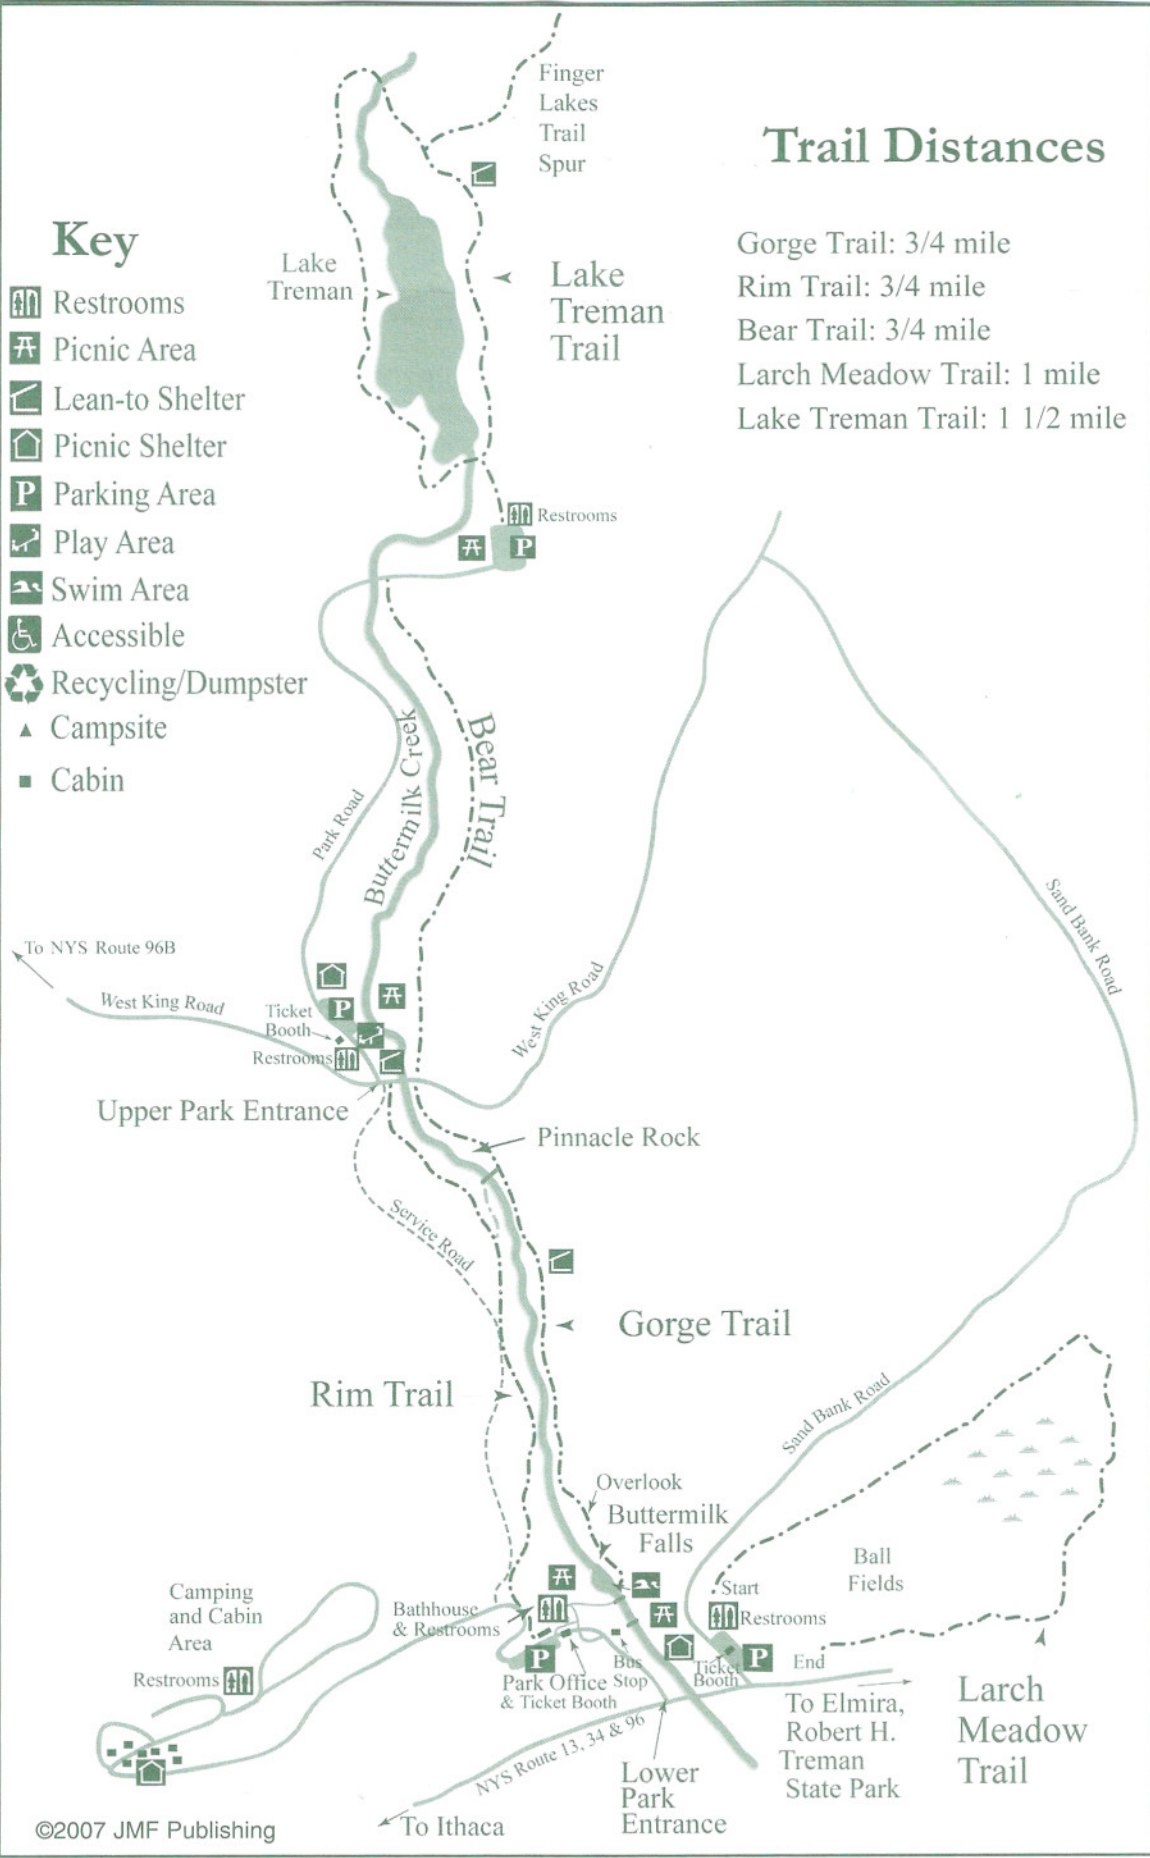

# Trail Distances

- Gorge Trail: 3/4 mile
- Rim Trail: 3/4 mile
- Bear Trail: 3/4 mile
- Larch Meadow Trail: 1 mile
- Lake Treman Trail: 1 1/2 mile

## Key

- Restrooms
- Picnic Area
- Lean-to Shelter
- Picnic Shelter
- Parking Area
- Play Area
- Swim Area
- Accessible
- Recycling/Dumpster
- Campsite
- Cabin

# Camping Area